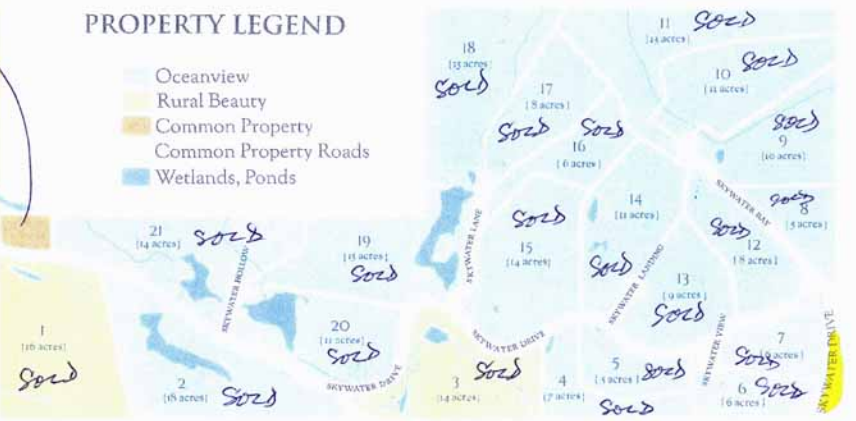

1: 7,500

0.4 0 0.19 0.4 Kilometres

NAD_1983_UTM_Zone_10N
© Capital Regional District

Important: This map is for general information purposes only. The Capital Regional District (CRD) makes no representations or warranties regarding the accuracy or completeness of this map or the suitability of the map for any purpose. This map is not for navigation. The CRD will not be liable for any damage, loss or injury resulting from the use of the map or information on the map and the map may be changed by the CRD at any time.

SKYWATER

THESE
GO WITH
LOT 23

PROPERTY LEGEND

- Oceanview
- Rural Beauty
- Common Property
- Common Property Roads
- Wetlands, Ponds

Salt Spring Island, British Columbia

skywateracres.com