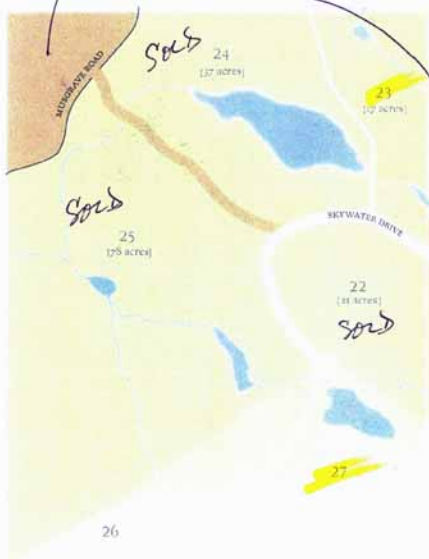

1: 7,500

0.4 0 0.19 0.4 Kilometres

NAD_1983_UTM_Zone_10N
© Capital Regional District

Important: This map is for general information purposes only. The Capital Regional District (CRD) makes no representations or warranties regarding the accuracy or completeness of this map or the suitability of the map for any purpose. This map is not for navigation. The CRD will not be liable for any damage, loss or injury resulting from the use of the map or information on the map and the map may be changed by the CRD at any time.

SKYWATER

THESE
GO WITH
LOT 23

PROPERTY LEGEND

- Oceanview
- Rural Beauty
- Common Property
- Common Property Roads
- Wetlands, Ponds

Salt Spring Island, British Columbia

skywateracres.com