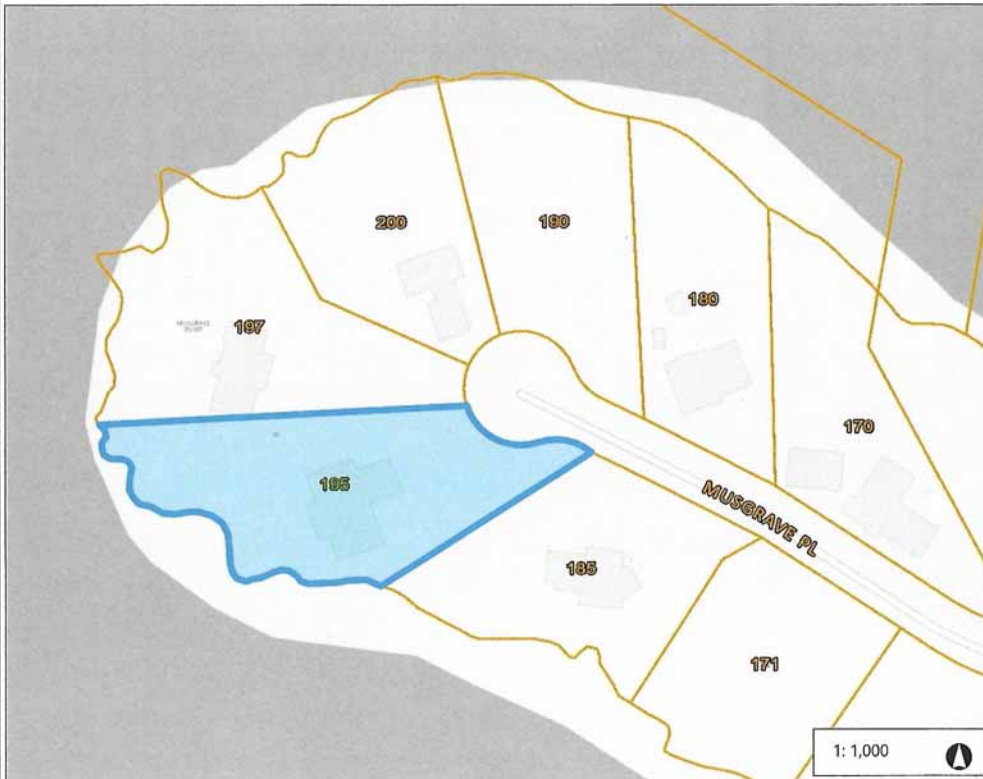

195 Musgrave Place

Legend

1: 1,000

Notes

50.8 0 25.4 50.8 Meters

195 Musgrave Place

50.8 0 25.4 50.8 Meters

Legend