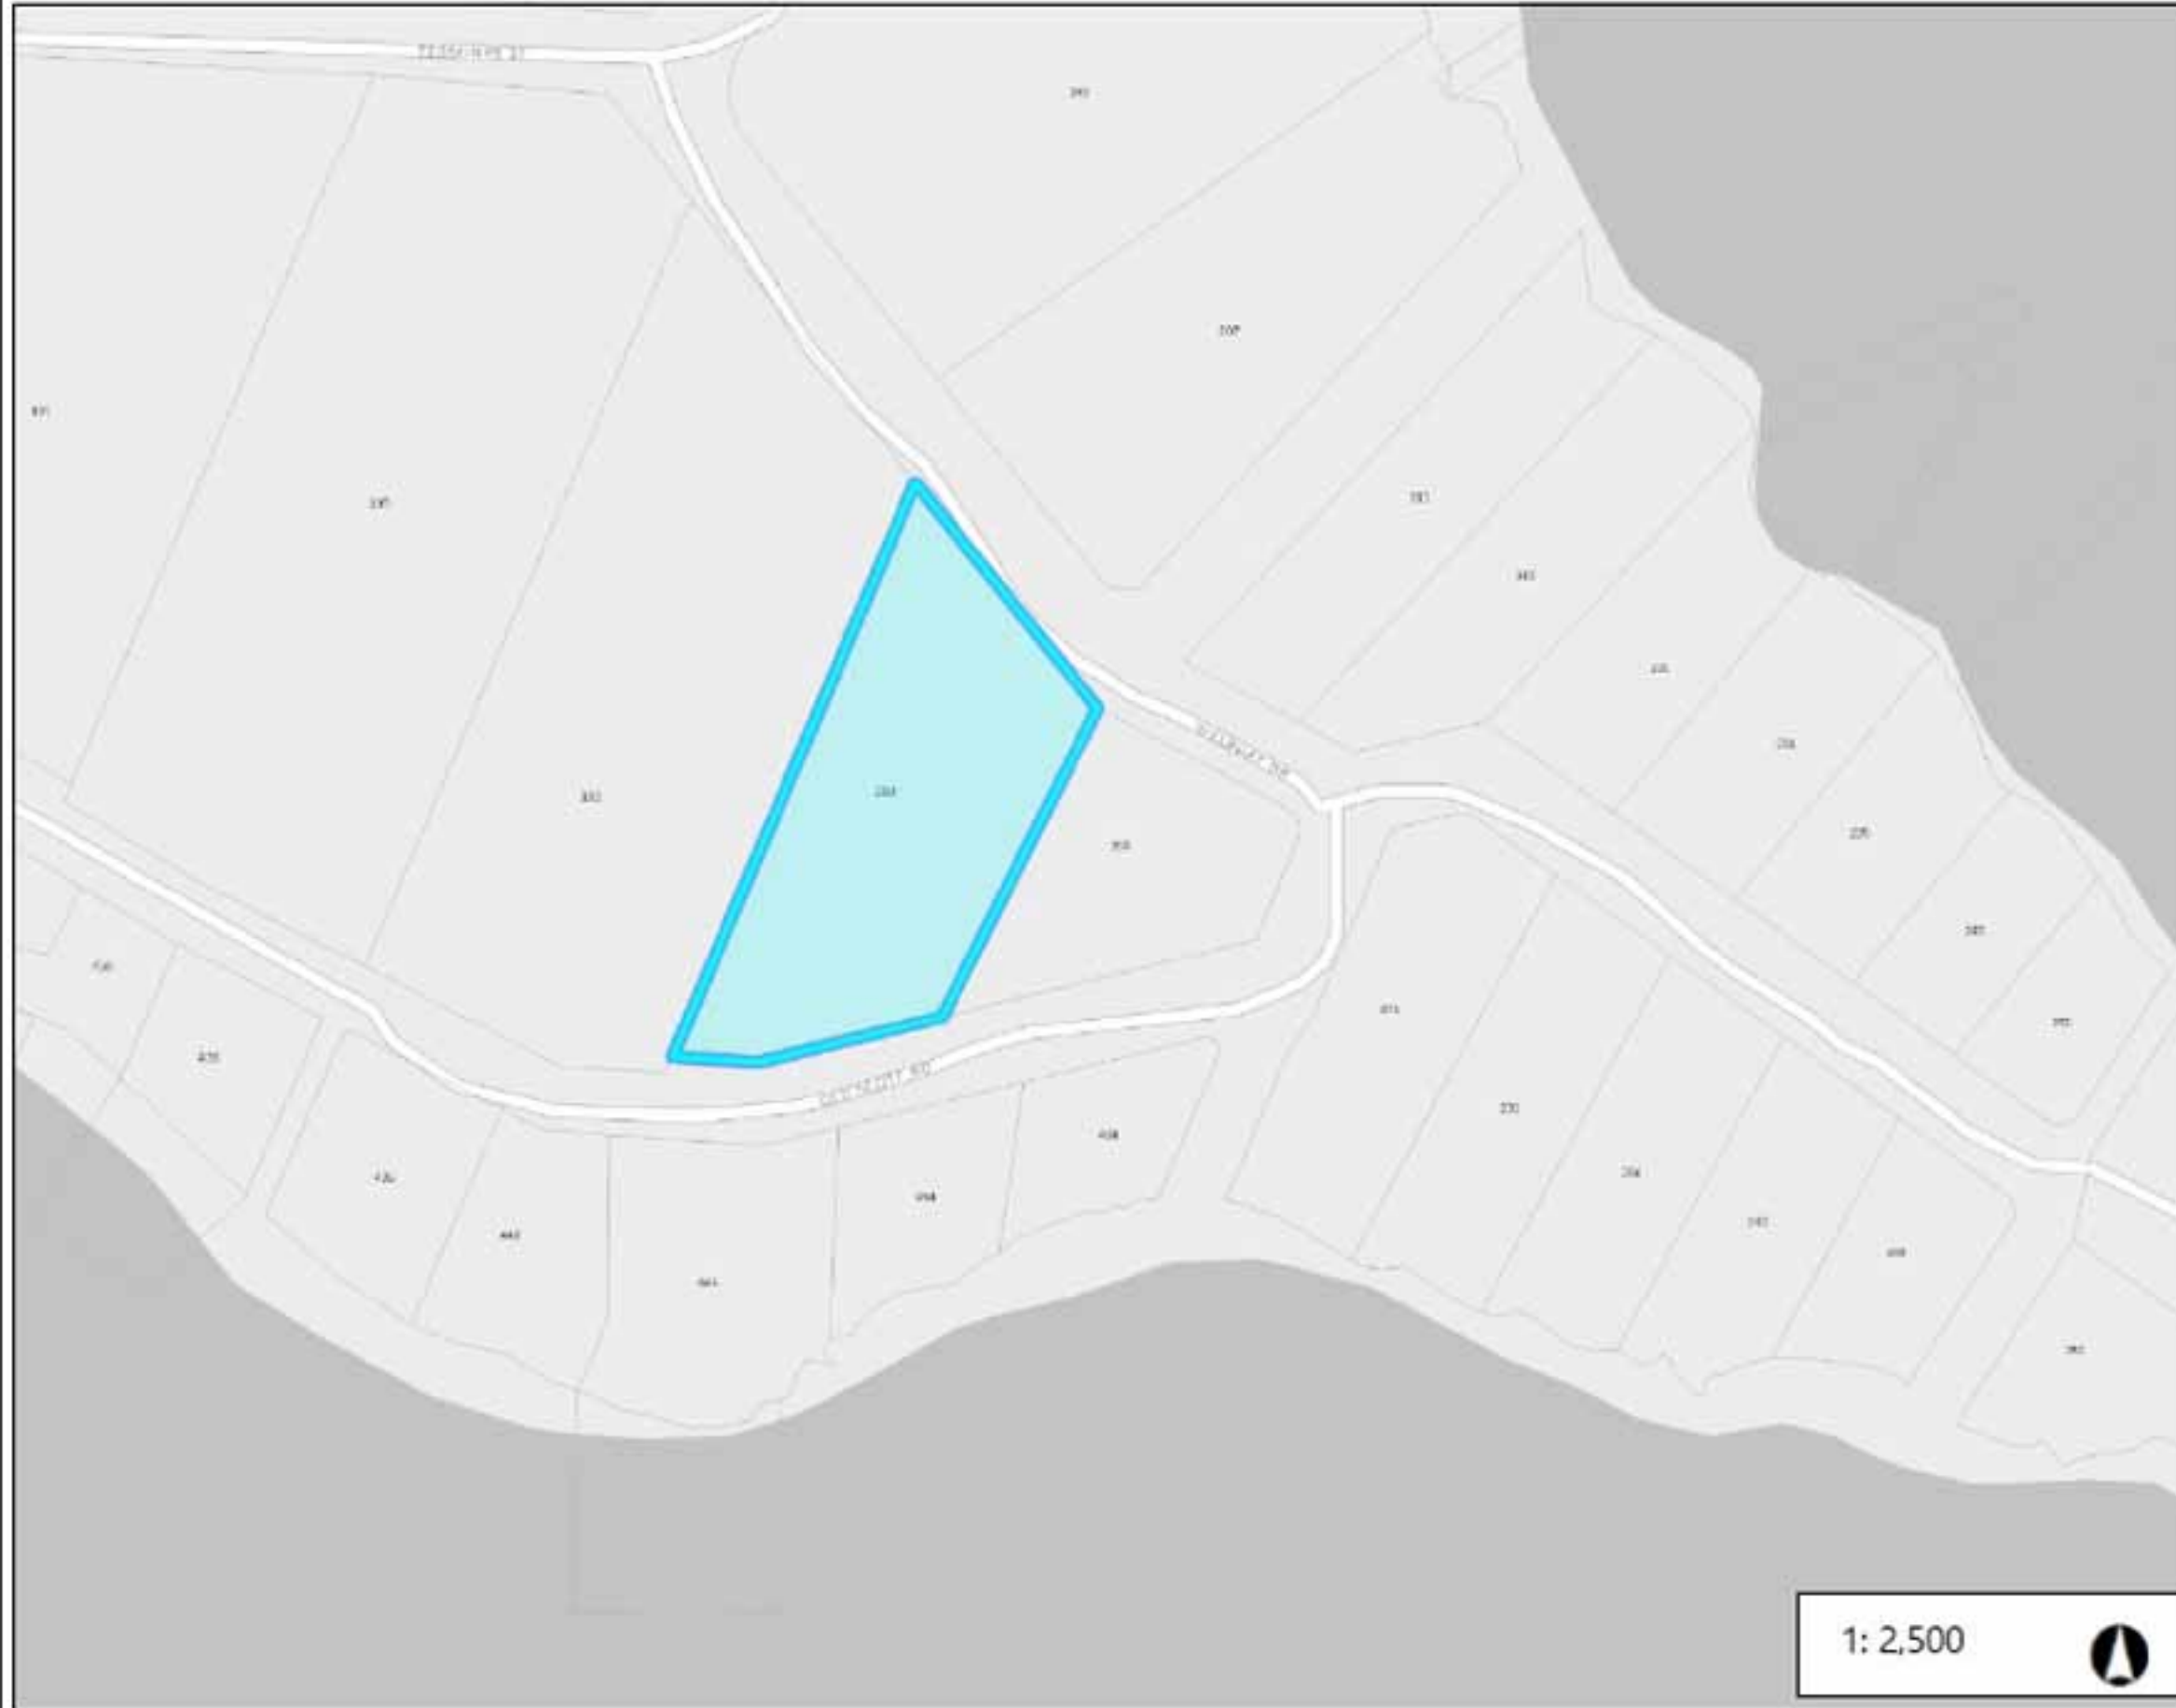

# 200 Welbury Drive

### Legend

### Notes

1: 2,500

0.1 0 0.05 0.1 Kilometres

Important: This map is for general information purposes only. The Capital Regional District (CRD) makes no representations or warranties regarding the accuracy or completeness of this map or the suitability of the map for any purpose. This map is not for navigation. The CRD will not be liable for any damage, loss or injury resulting from the use of the map or information on the map and the map may be changed by the CRD at any time.

Legend

1: 2,500

0.1 0 0.06 0.1 Kilometres

NAD\_1983\_UTM\_Zone\_10N  
© Capital Regional District

Important: This map is for general information purposes only. The Capital Regional District (CRD) makes no representations or warranties regarding the accuracy or completeness of this map or the suitability of the map for any purpose. This map is not for navigation. The CRD will not be liable for any damage, loss or injury resulting from the use of the map or information on the map and the map may be changed by the CRD at any time.